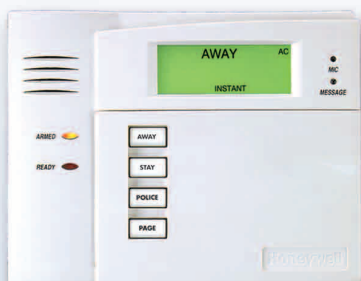

First Alert Professional Full Line of User Interfaces

New Keypads Family

FA220KP Fixed English Display Keypad

FA270KP Fixed English Display Keypad with four-button function keys

FA570KP Alpha Display Keypad with four-button function keys

FA270VKP Voice Keypad Fixed English Display

FA570VKP Voice Keypad Alpha Display

FA270RF Wireless Keypad/Receiver Fixed English Display

Custom On-board Zone Expansion

FA271KP Fixed English Display Keypad with one on-board zone

FA574KP Alpha Display Keypad with four on-board zones and one relay

FA570RF Custom Wireless Alpha Display Integrated Keypad/Receiver

Wireless

5828 Wireless Keypad with fixed English display

5828V Wireless Voice Keypad with fixed English display

5839 Wireless Keypad with custom alpha display

Graphic Touchscreen Displays

FA700KP B/W Touchscreen Keypad with message center

8132i Color Advanced Keypad

Convenience and Control

5804-2 Two-Button Wireless Keyfob